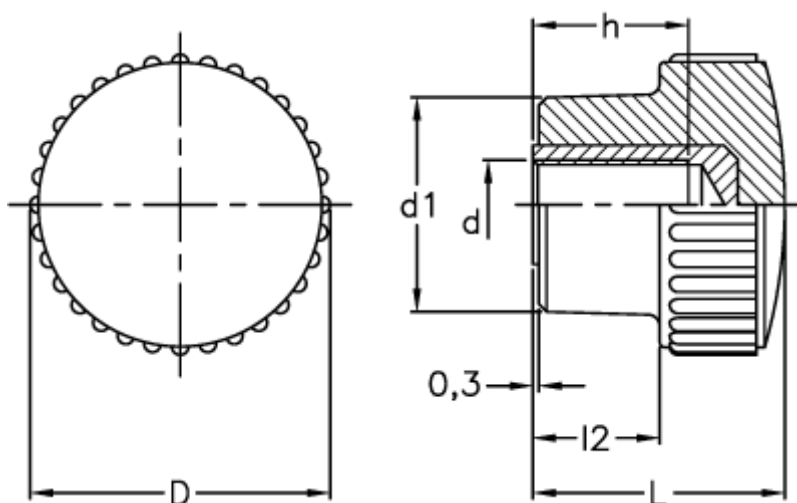

Data Sheet

Article number: 2302003112
Description: E+G Knurled grip knob
B.259/25 B-M8

Measures

D	= 26
d1	= 16
d 6H	= M8
h	= 20
L	= 28
l2	= 15